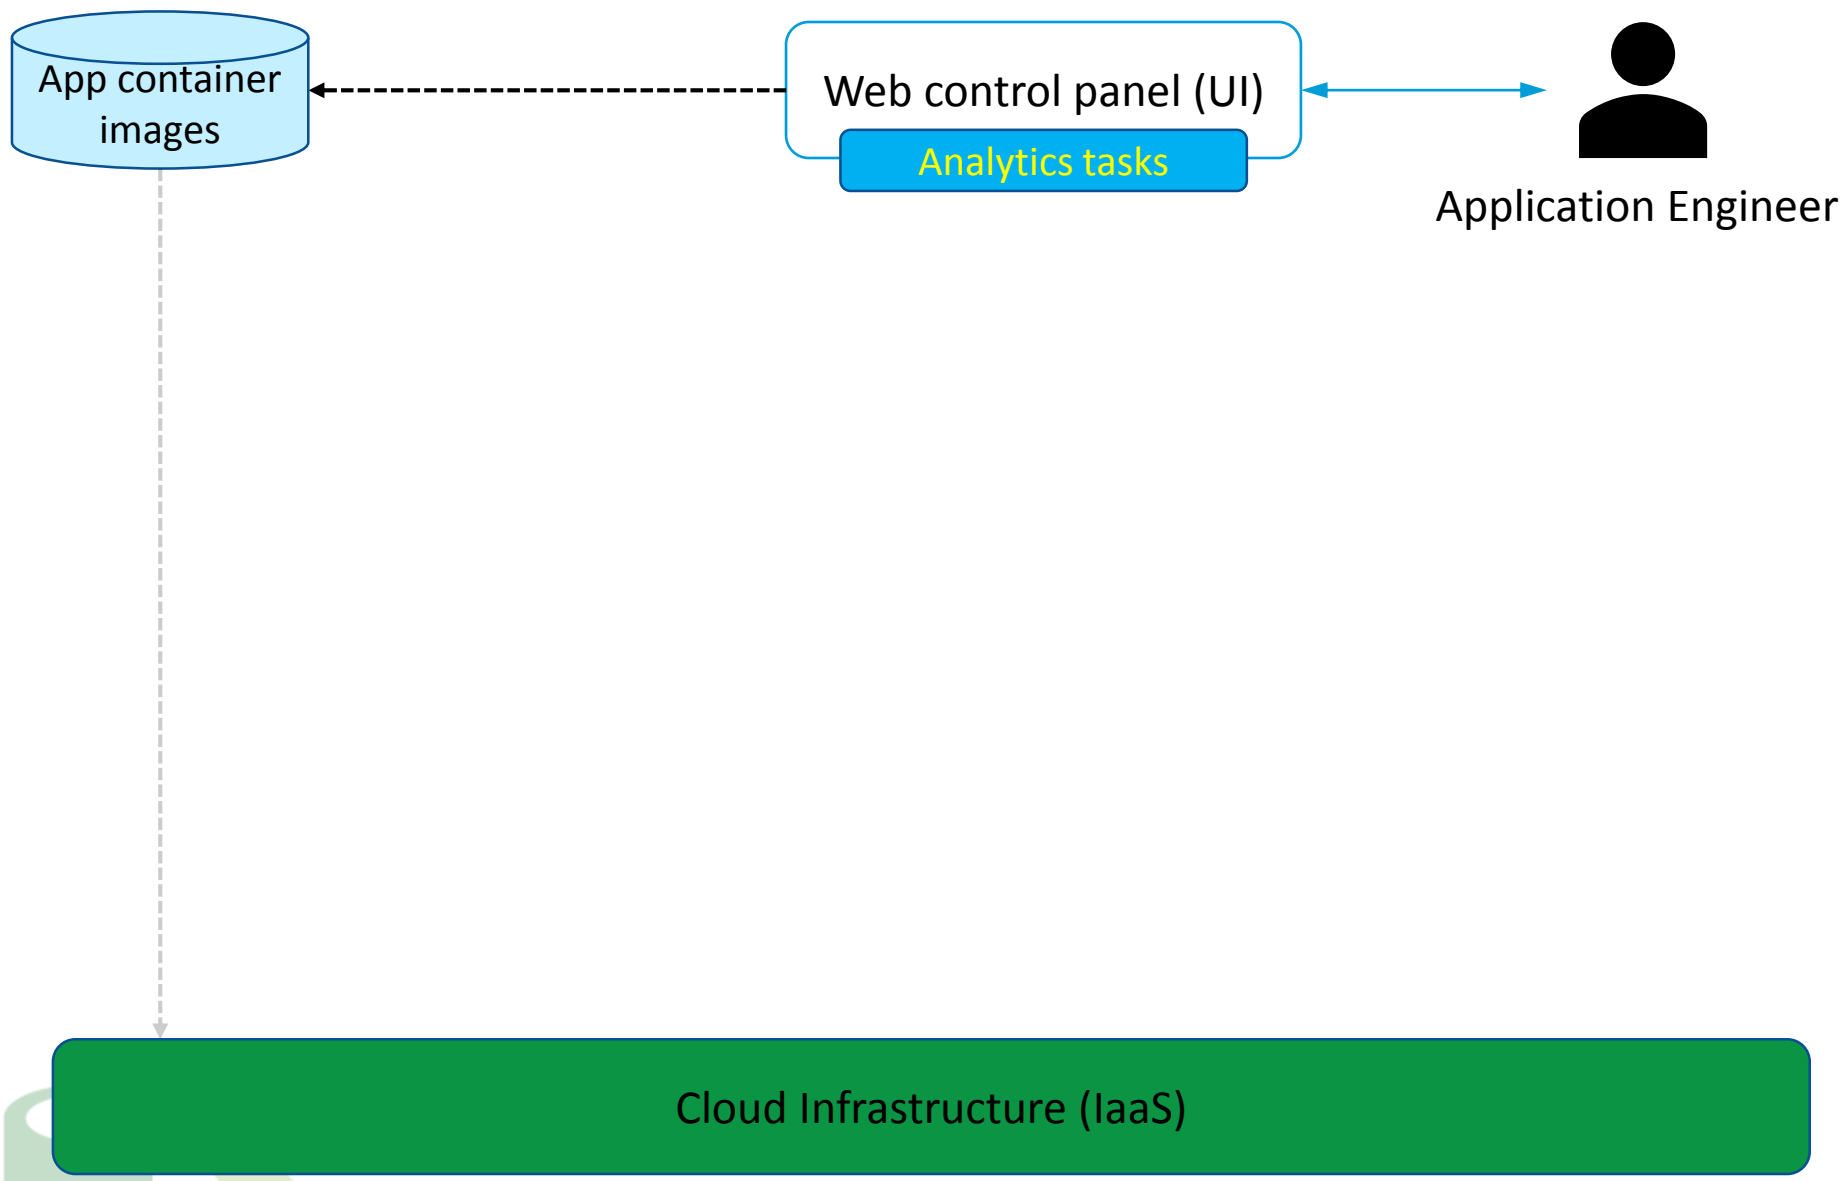

 Bigdatastack.eu

 @bigdatastackeu

Connected Consumer use case - webinar

Data-Driven Infrastructure Management

Orlando Avila-García, Atos

orlando.avila@atos.net

Co-funded by the European Commission
Horizon 2020 - Grant # 779747

Application Engineer

Application Engineer

- Serving layer **latency**
- Analytics **throughput**

Application Engineer

 Bigdatastack.eu

 @bigdatastackeu

Thank you!

Orlando Avila-García, Atos