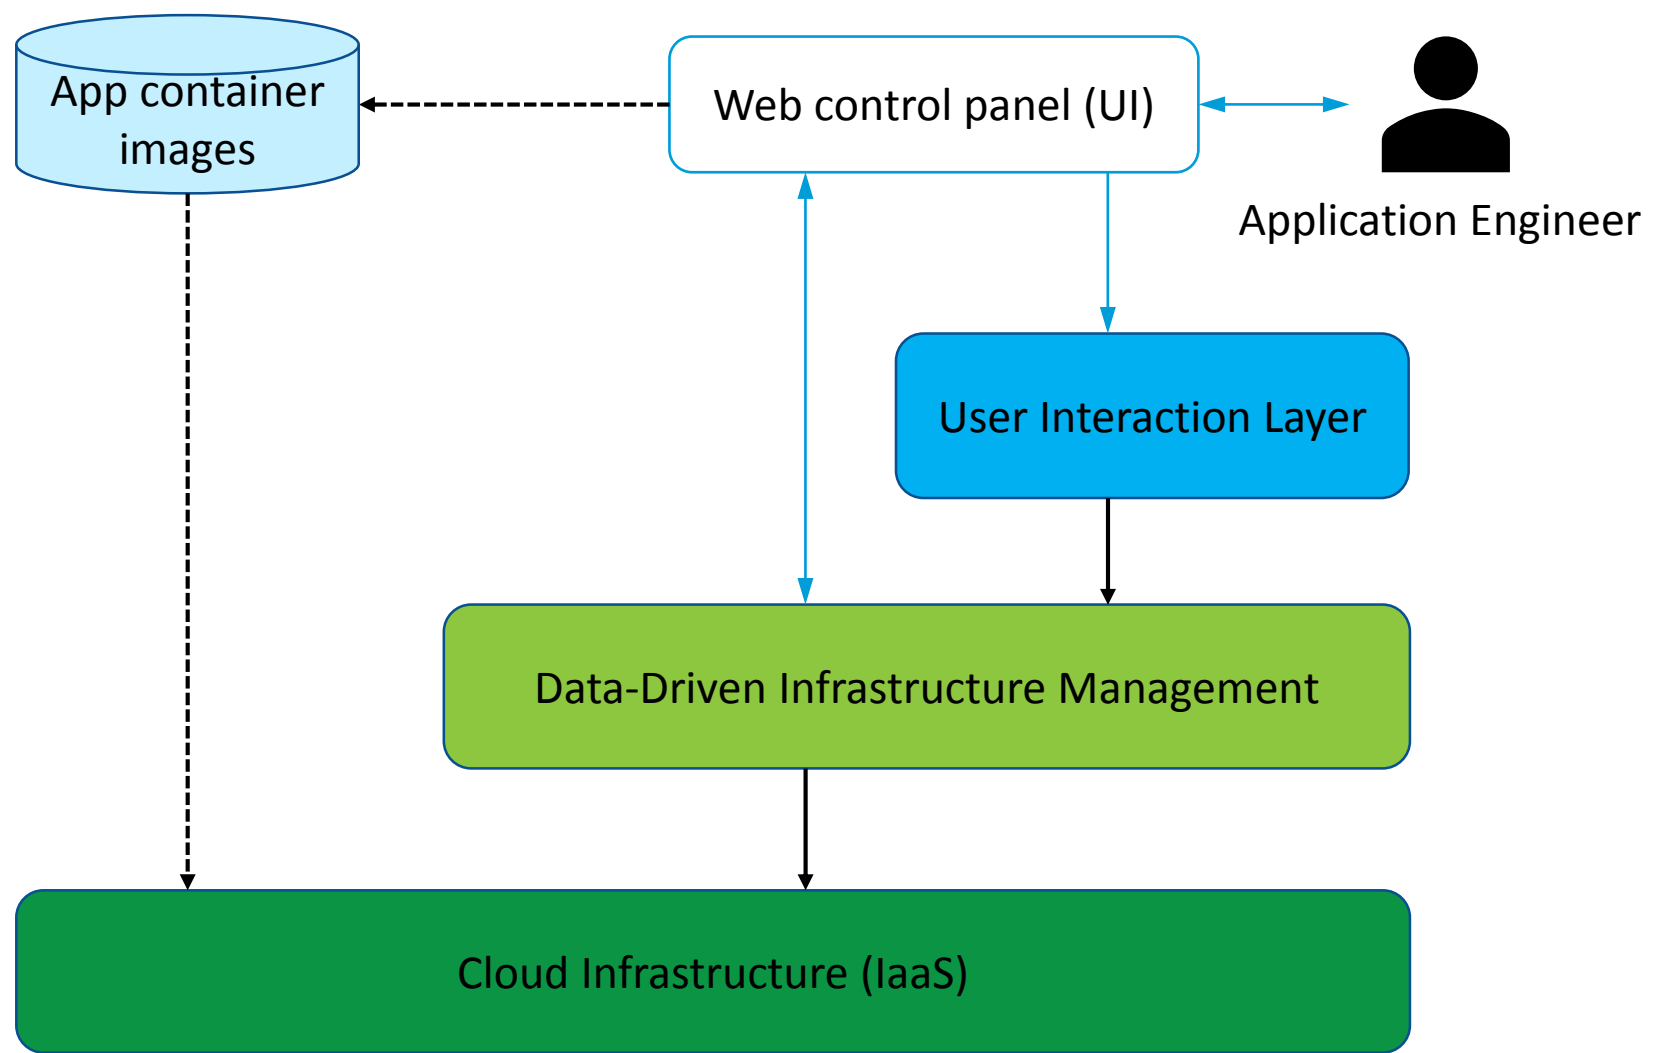

 Bigdatastack.eu

 @bigdatastackeu

Connected Consumer use case - webinar

Data-Driven Infrastructure Management

Orlando Avila-García, Atos

orlando.avila@atos.net

Co-funded by the European Commission
Horizon 2020 - Grant # 779747

Application Engineer

Application Engineer

- Serving layer **latency**
- Analytics **throughput**

Application Engineer

 Bigdatastack.eu

 @bigdatastackeu

Thank you!

Orlando Avila-García, Atos